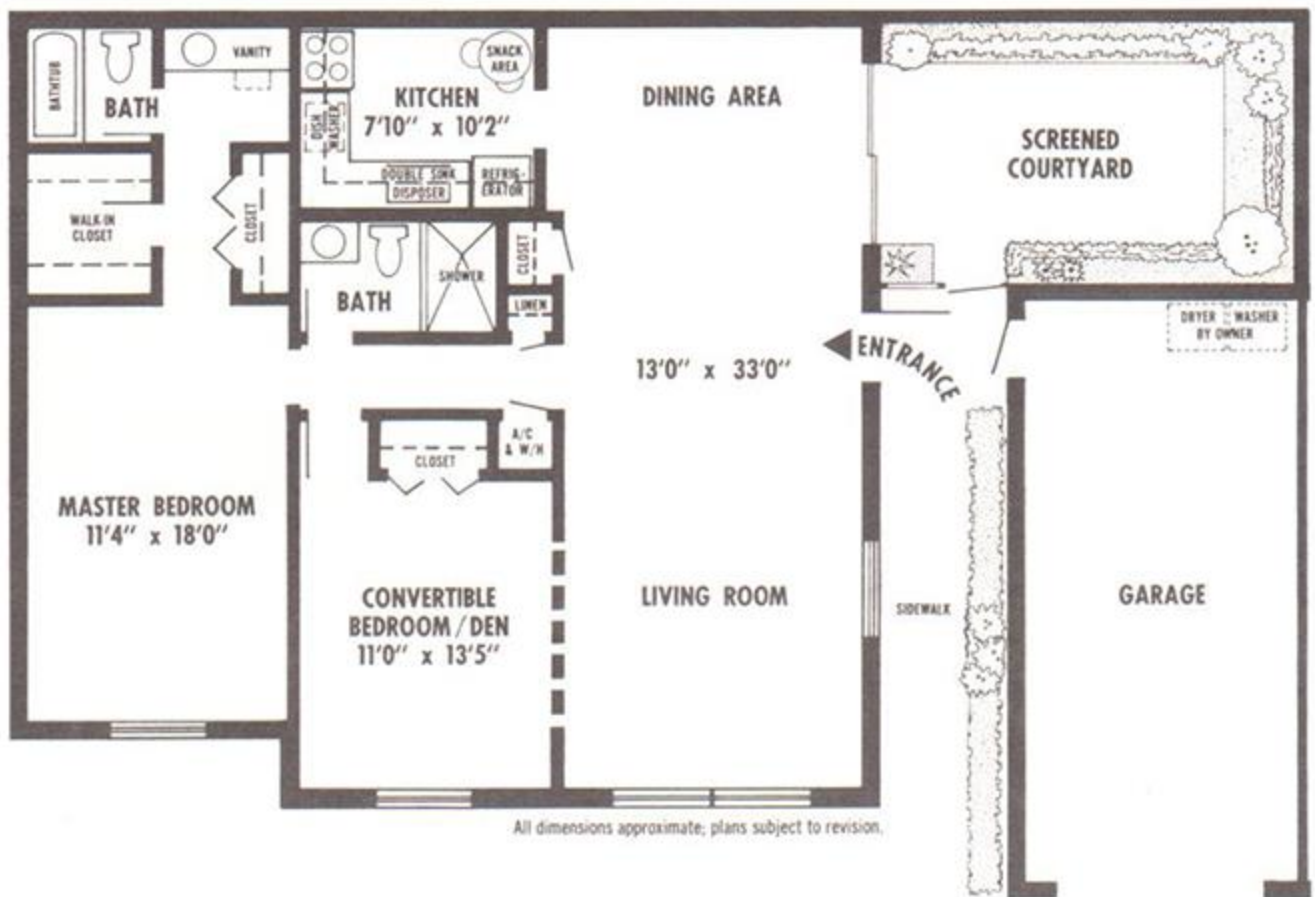

Limetree - Plans and Specs

Floorplans and dimensions are from original developer.
Limetree is not responsible for any inaccuracy or error.

1 bedroom, 1 1/2 bath, no garage

Residence: 918 sq ft.

Lanai: 98 sq ft.

1 bedroom, 1 1/2 bath, with garage

Residence: 932 sq ft.

Lanai: 206 sq ft.

Garage: 331 sq ft.

2 bedroom, 2 bath, no garage

Residence: 1258 sq ft.

Lanai: 98 sq ft.

2 bedroom, 2 bath, with garage

Residence: 1238 sq ft.

Lanai: 206 sq ft.

Garage: 331 sq ft.