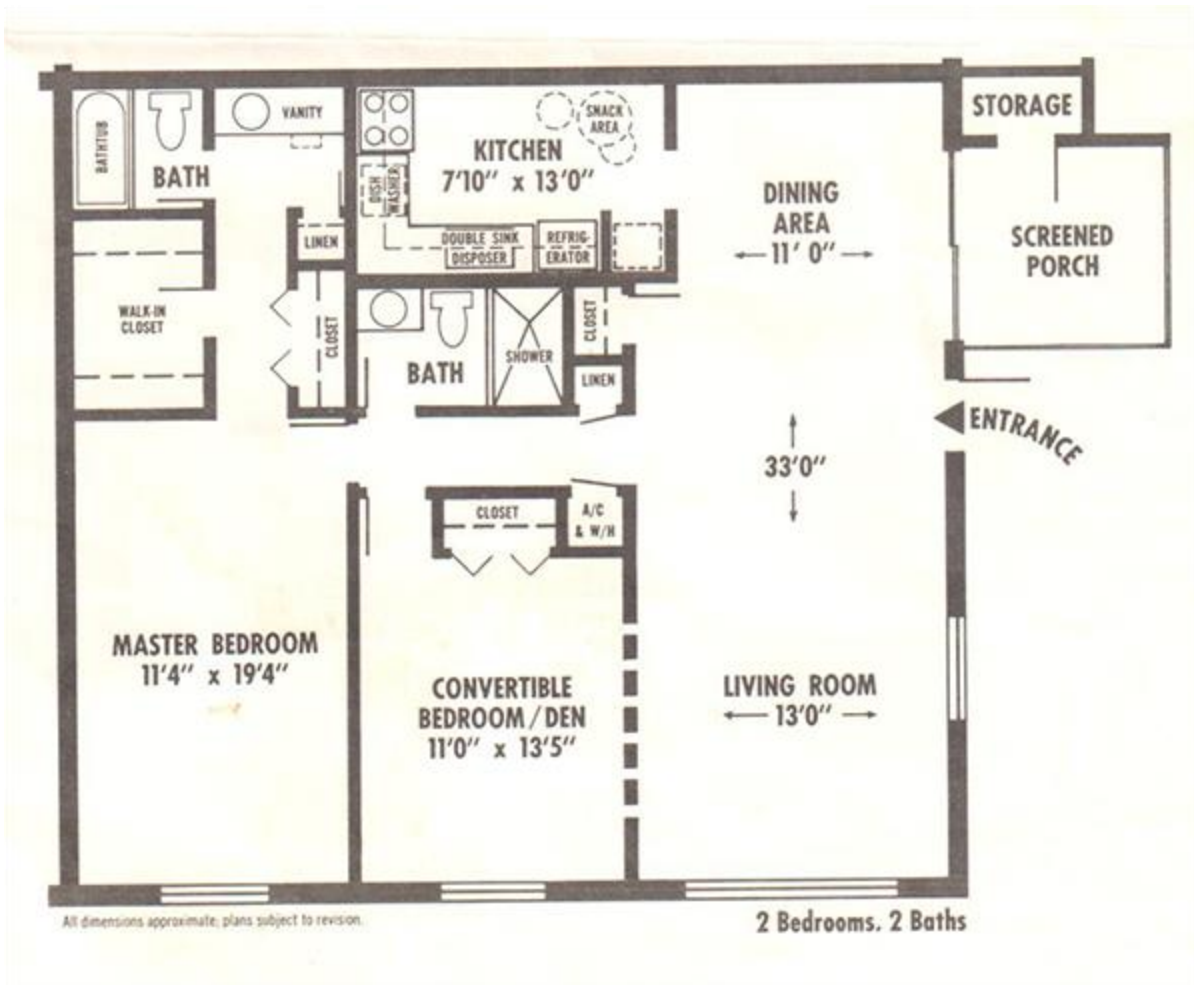

Limetree - Plans and Specs

Floorplans and dimensions are from original developer.
Limetree is not responsible for any inaccuracy or error.

1 bedroom, 1 1/2 bath, no garage

Residence: 918 sq ft.

Lanai: 98 sq ft.

1 bedroom, 1 1/2 bath, with garage

Residence: 932 sq ft.

Lanai: 206 sq ft.

Garage: 331 sq ft.

2 bedroom, 2 bath, no garage

Residence: 1258 sq ft.

Lanai: 98 sq ft.

2 bedroom, 2 bath, with garage

Residence: 1238 sq ft.

Lanai: 206 sq ft.

Garage: 331 sq ft.