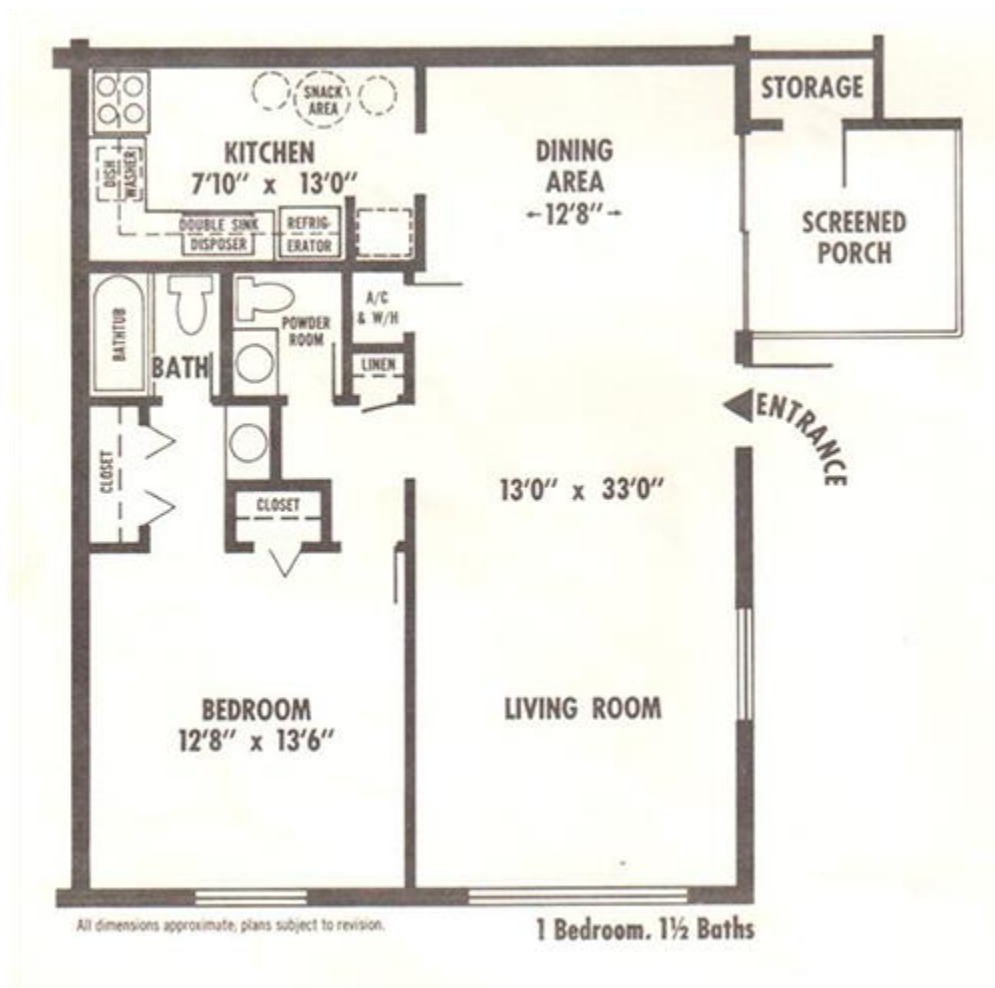

Limetree - Plans and Specs

Floorplans and dimensions are from original developer.
Limetree is not responsible for any inaccuracy or error.

1 bedroom, 1 1/2 bath, no garage

Residence: 918 sq ft.

Lanai: 98 sq ft.

1 bedroom, 1 1/2 bath, with garage

Residence: 932 sq ft.

Lanai: 206 sq ft.

Garage: 331 sq ft.

2 bedroom, 2 bath, no garage

Residence: 1258 sq ft.

Lanai: 98 sq ft.

2 bedroom, 2 bath, with garage

Residence: 1238 sq ft.

Lanai: 206 sq ft.

Garage: 331 sq ft.