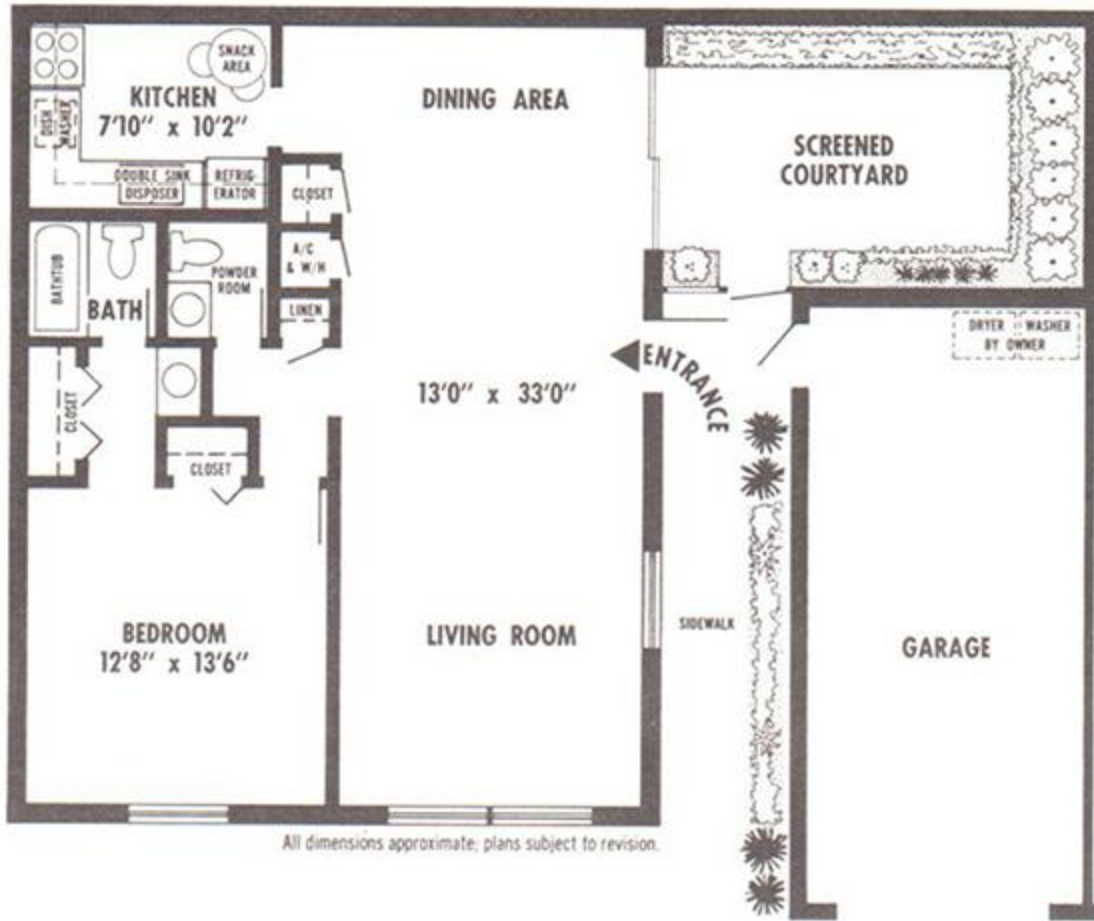

Limetree - Plans and Specs

Floorplans and dimensions are from original developer.
Limetree is not responsible for any inaccuracy or error.

1 bedroom, 1 1/2 bath, no garage

Residence: 918 sq ft.

Lanai: 98 sq ft.

1 bedroom, 1 1/2 bath, with garage

Residence: 932 sq ft.

Lanai: 206 sq ft.

Garage: 331 sq ft.

2 bedroom, 2 bath, no garage

Residence: 1258 sq ft.

Lanai: 98 sq ft.

2 bedroom, 2 bath, with garage

Residence: 1238 sq ft.

Lanai: 206 sq ft.

Garage: 331 sq ft.